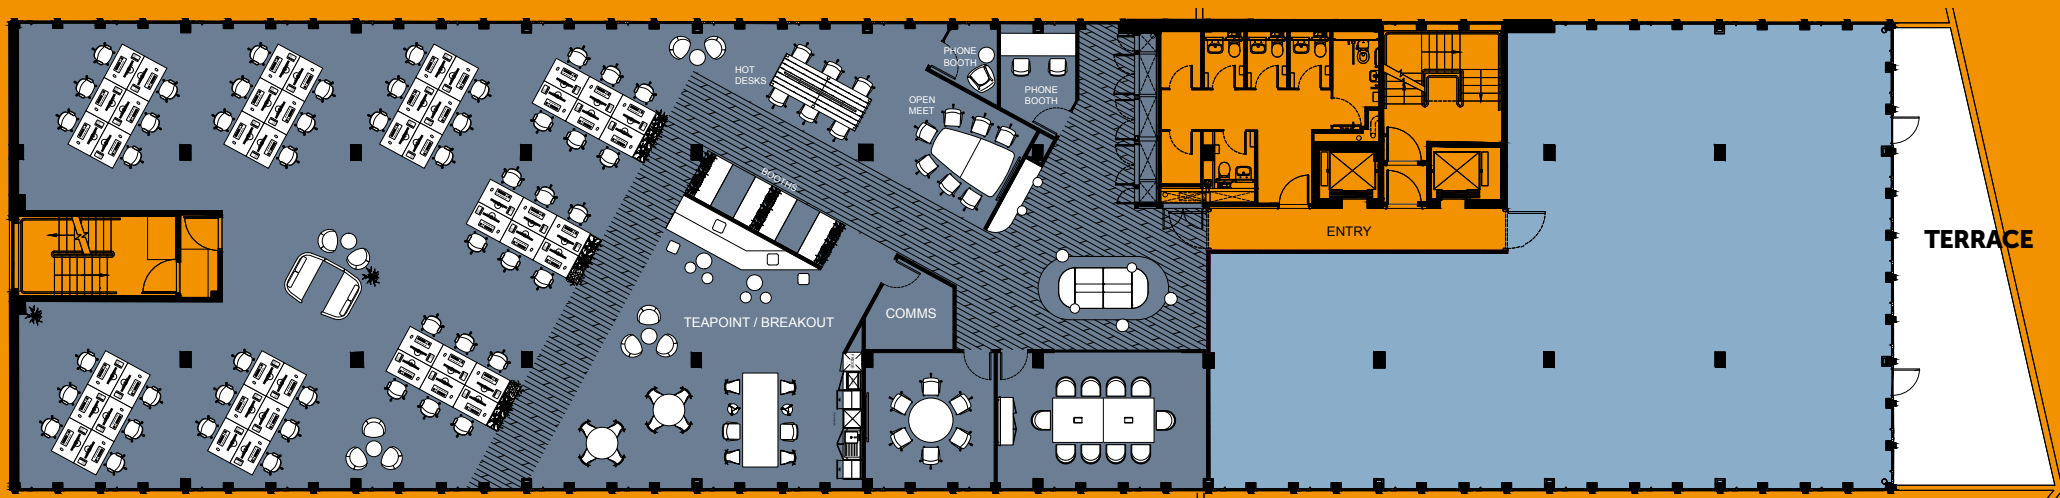

## SUITE 1

- 1 x WELCOME AREA
- 1 x 6-PERSON MEETING ROOM
- 1 x 10-PERSON MEETING ROOM
- 1 x TEA POINT / BREAKOUT
- 2 x QUIET BOOTHS
- 48 x WORKSTATIONS
- 6 x HOTDESKS
- 1 x COMMS ROOM

# AVAILABLE SPACE

## FIRST FLOOR

	SQ FT
Suite 1	5,589
Suite 2 – COMING SOON (incl private terrace of 527.51 sq ft)	2,763
Whole floor	8,352

IPMS3 Area

SUITE 1

SUITE 2 – coming soon in Q1 2027

PHOTOGRAPHY OF SUITE 1